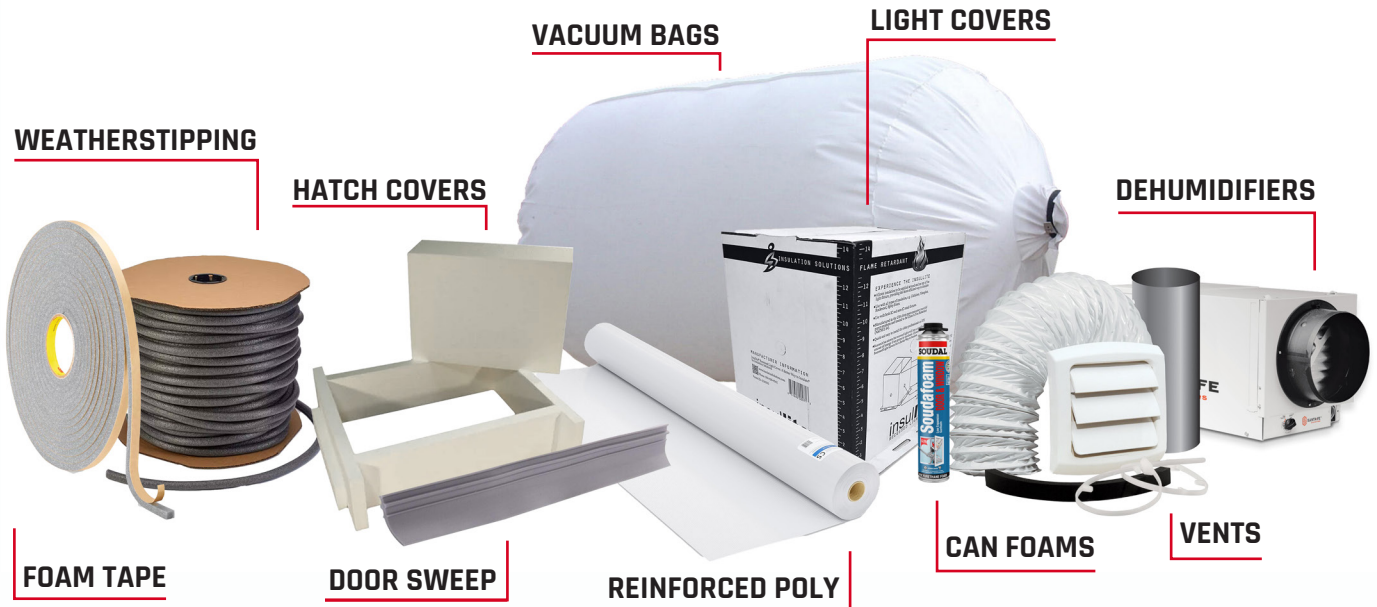

SPECIAL PROMOTIONS

OCTOBER 2024

INSULATION ACCESSORIES DISCOUNT

BE READY FOR YOUR NEXT JOB

For the month of October, we have multiple insulation accessories with a **10% discount**. These accessories include: **Attic Hatches, Light Covers, Weatherization, Attic Insulation, Batt Wire, Backer Rods, Vacuum Bags, Can Foams, Dehumidifiers, Vents, Reinforced Poly, Weatherstripping, Door Sweeps, Duct Wraps, & Flashing!**

MULTIPLE ACCESSORIES AVAILABLE
VARIOUS BRANDS LISTED

10% OFF

ATTIC HATCH, LIGHT COVERS, WEATHERIZATION, & ATTIC INSULATION

PRODUCT	PRODUCT #	PRODUCT	PRODUCT #
UNIVERSAL ATTIC HATCH (R-20)	1001707	XL ATTIC STAIR INSULATOR 30X60X15	1005629
STANDARD PULL DOWN ATTIC COVER (R-38)	1001709	DRAFT MASTER 26X54X16 STD TALL ATTIC INS	1008143
STANDARD PULL DOWN ATTIC COVER (R-20)	1001720	RECESSED LGT CVR 14"X11.5", SOLD BY EA	1004689
ATTIC HATCH 50/PLT	1003675	INSUL-LITE RECESS LGHT CVR 12.5X12.5X14	1004524
ATTIC STAIR COVER (30 PER PLT)	1004566	INSUL-LITE RECESSED LGHT CVR - VENT	1005093
R40 VERSA DOME ATTIC STAIR CVR (11/PLT)	1005635	INSUL-LITE RECESSED LGHT CVR 10"X10"X12"	1005134
ATTIC HATCH BAG, 25 EA/CTN	1003036	INSUL-LITE PRO PLUS 10"X10"X12" VENTED	1005466
PULL DOWN ATTIC CVR 25X54X10 FOIL W/PCKT	1005366	OC SMARTCAP ATTIC RECESSD LGHT CVR, CL A	1004530
PULL DOWN ATTIC COVER -22.5"WX54"LX10"H	1005367	TF FIXTURESHIELD 10# 1-1/4x24x48	1008771
ATTIC FRESH ATTIC DEODORIZER (12/CS)	1003755	ENERGY GUARDIAN INSUL BLOCK R38 21/PLT	1006668
SCUTTLE HOLE ENTRY COVER 24X24X12	1001774	ENERGYGUARDIAN INSUL PANEL R20 21"x28.5"	1007500
DRAFT MASTER 26X54X12 STD ATTIC INSULATR	1005485		